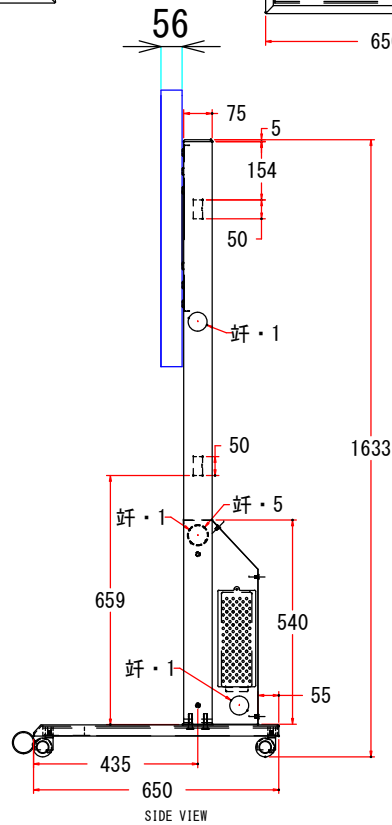

LCDS - 03 MAL

PN-Y326A V

CUSTOMER	COMPUTERPORT INK	MATERIAL	METAL	CHECK BY	ALFREAD
MODEL	LCDS - 03 MAL			APPROVED BY	
SCALE	PARTS	PN-Y326A V	DRAWN BY	ERIC	DATE
					11-JUNE-2019