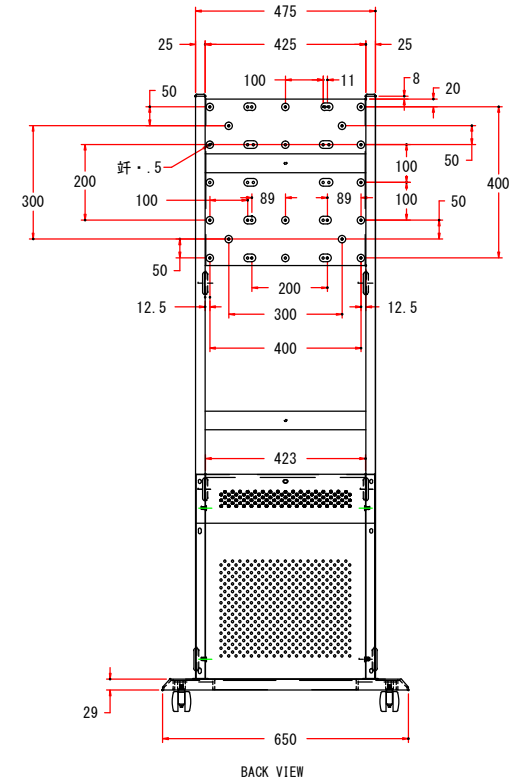

LCDS - 03 MAL

PN-Y326A V

CUSTOMER	COMPUTERPORT INK	MATERIAL	METAL	CHECK BY	ALFREAD
MODEL	LCDS - 03 MAL			APPROVED BY	
SCALE	PARTS	PN-Y326A V	DRAWN BY	ERIC	DATE
					11-JUNE-2019