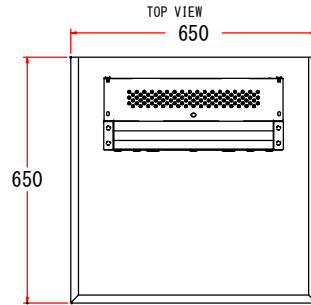

LCDS - 03 MAL

PN-Y326A V

CUSTOMER	COMPUTERPORT INK	MATERIAL	METAL	CHECK BY	ALFREAD
MODEL	LCDS - 03 MAL			APPROVED BY	
SCALE	PARTS	PN-Y326A V	DRAWN BY	ERIC	DATE
					11-JUNE-2019