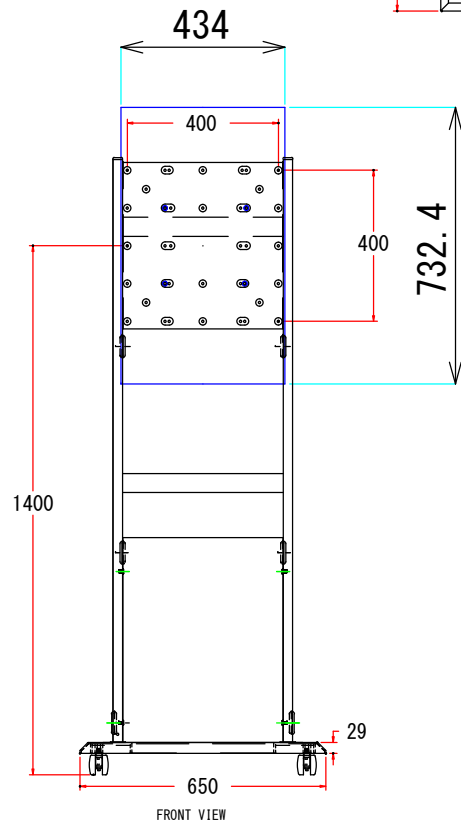

LCDS - 03 MAL

PN-Y326A V

CUSTOMER	COMPUTERPORT INK	MATERIAL	METAL	CHECK BY	ALFREAD
MODEL	LCDS - 03 MAL			APPROVED BY	
SCALE	PARTS	PN-Y326A V	DRAWN BY	ERIC	DATE
					11-JUNE-2019