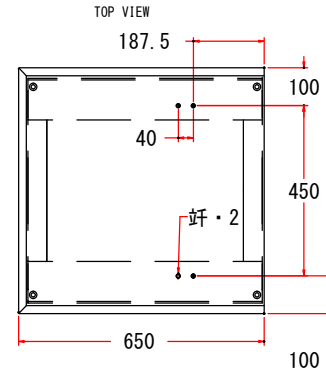

LCDS - 03 MAL

PN-Y326A V

CUSTOMER	COMPUTERPORT INK	MATERIAL	METAL	CHECK BY	ALFREAD
MODEL	LCDS - 03 MAL			APPROVED BY	
SCALE	PARTS	PN-Y326A V	DRAWN BY	ERIC	DATE
					11-JUNE-2019