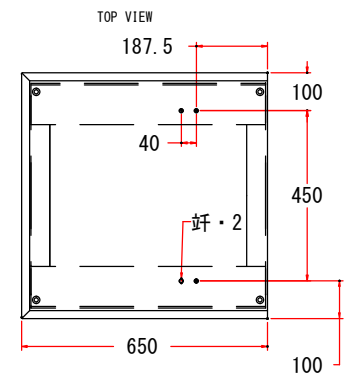

LCDS - 03 MAL
 PN-Y326A H

CUSTOMER	COMPUTERPORT INK	MATERIAL	METAL	CHECK BY	ALFREAD
MODEL	LCDS - 03 MAL			APPROVED BY	
SCALE	PARTS	PN-Y326A H	DRAWN BY	ERIC	DATE
					11-JUNE-2019