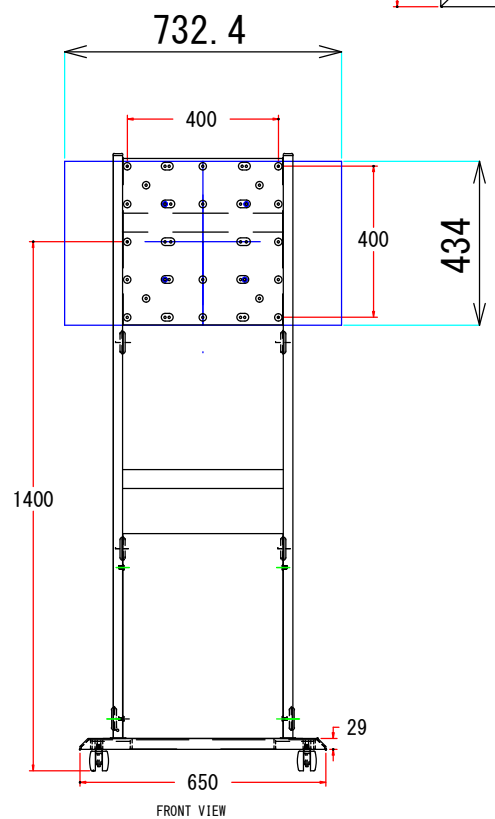

LCDS - 03 MAL
 PN-Y326A H

CUSTOMER	COMPUTERPORT INK	MATERIAL	METAL	CHECK BY	ALFREAD
MODEL	LCDS - 03 MAL			APPROVED BY	
SCALE	PARTS	PN-Y326A H	DRAWN BY	ERIC	DATE
					11-JUNE-2019