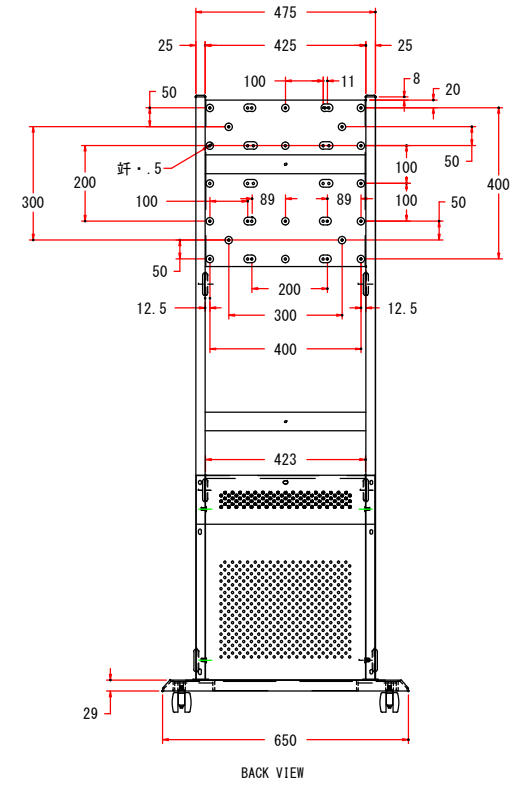

LCDS - 03 MAL
 PN-Y326A H

CUSTOMER	COMPUTERPORT INK	MATERIAL	METAL	CHECK BY	ALFREAD
MODEL	LCDS - 03 MAL			APPROVED BY	
SCALE	PARTS	PN-Y326A H	DRAWN BY	ERIC	DATE
					11-JUNE-2019