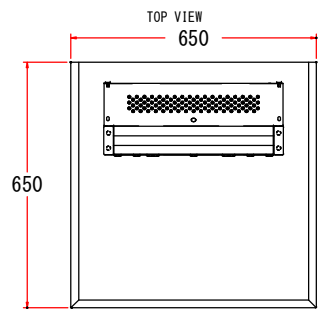

LCDS - 03 MAL
 PN-Y326A H

CUSTOMER	COMPUTERPORT INK	MATERIAL	METAL	CHECK BY	ALFREAD
MODEL	LCDS - 03 MAL			APPROVED BY	
SCALE	PARTS	PN-Y326A H	DRAWN BY	ERIC	DATE
					11-JUNE-2019