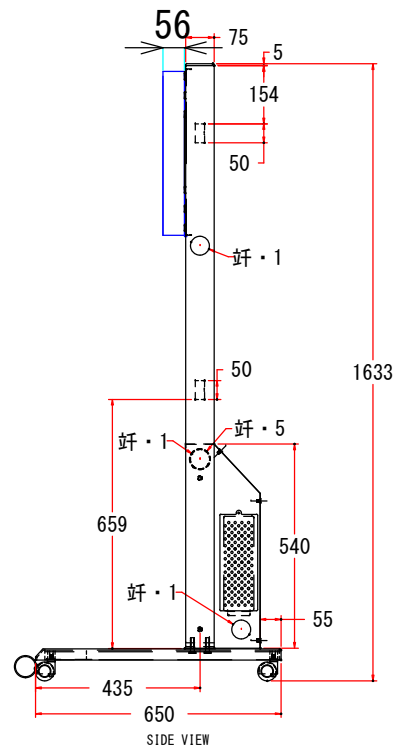

LCDS - 03 MAL
 PN-Y326A H

CUSTOMER	COMPUTERPORT INK	MATERIAL	METAL	CHECK BY	ALFREAD
MODEL	LCDS - 03 MAL			APPROVED BY	
SCALE	PARTS	PN-Y326A H	DRAWN BY	ERIC	DATE
					11-JUNE-2019