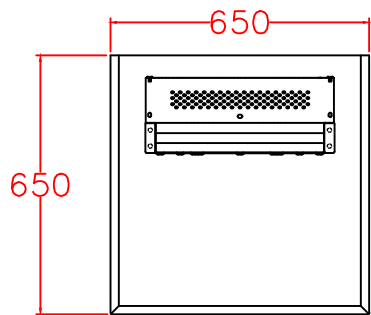

TOP VIEW

TOP VIEW

1233
LCD SIZE

46
75
5
154
50
710
LCD SIZE

FRONT VIEW

SIDE VIEW

BACK VIEW

CUSTOMER	COMPUTERPORT INK	MATERIAL	METAL	CHECK BY	ALFREAD
MODEL	LCDS - 03 MAL			APPROVED BY	
PARTS	PN-Y556 (HORIZONTAL)	DRAWN BY	ERIC	DATE	11-JUNE-2019

SCALE