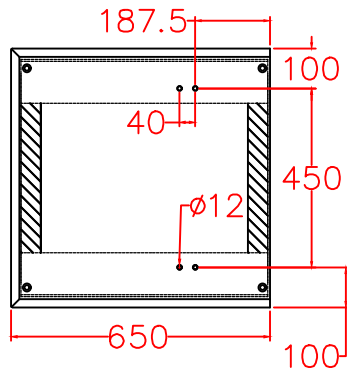

TOP VIEW

TOP VIEW

1233
LCD SIZE

46
75
5
154
50
710
LCD SIZE

FRONT VIEW

SIDE VIEW

BACK VIEW

CUSTOMER	COMPUTERPORT INK	MATERIAL	METAL	CHECK BY	ALFREAD
MODEL	LCDS - 03 MAL			APPROVED BY	
PARTS	PN-Y556 (HORIZONTAL)	DRAWN BY	ERIC	DATE	11-JUNE-2019

SCALE