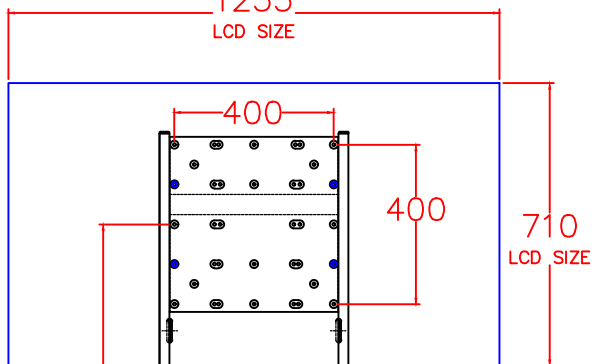

TOP VIEW

TOP VIEW

1233
LCD SIZE

46
75
5
154
50
710
LCD SIZE

FRONT VIEW

SIDE VIEW

BACK VIEW

CUSTOMER	COMPUTERPORT INK	MATERIAL	METAL	CHECK BY	ALFREAD
MODEL	LCDS - 03 MAL			APPROVED BY	
PARTS	PN-Y556 (HORIZONTAL)	DRAWN BY	ERIC	DATE	11-JUNE-2019

SCALE