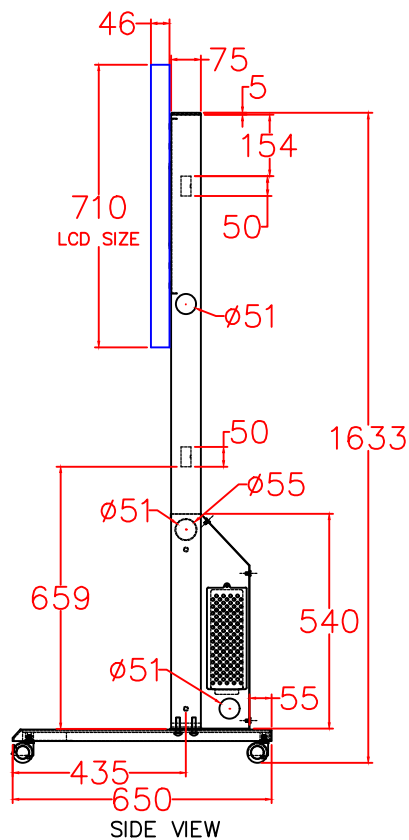

TOP VIEW

TOP VIEW

1233
LCD SIZE

46
75
5
154
50
710
LCD SIZE

FRONT VIEW

SIDE VIEW

BACK VIEW

CUSTOMER	COMPUTERPORT INK	MATERIAL	METAL	CHECK BY	ALFREAD
MODEL	LCDS - 03 MAL			APPROVED BY	
PARTS	PN-Y556 (HORIZONTAL)	DRAWN BY	ERIC	DATE	11-JUNE-2019

SCALE