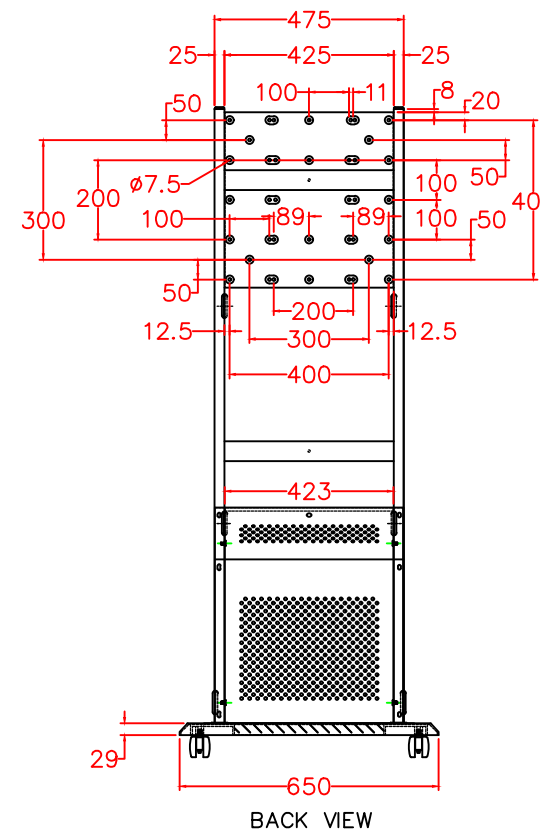

TOP VIEW

TOP VIEW

1233
LCD SIZE

46
75
5
154
50
710
LCD SIZE

FRONT VIEW

SIDE VIEW

BACK VIEW

CUSTOMER	COMPUTERPORT INK	MATERIAL	METAL	CHECK BY	ALFREAD
MODEL	LCDS - 03 MAL			APPROVED BY	
PARTS	PN-Y556 (HORIZONTAL)	DRAWN BY	ERIC	DATE	11-JUNE-2019

SCALE